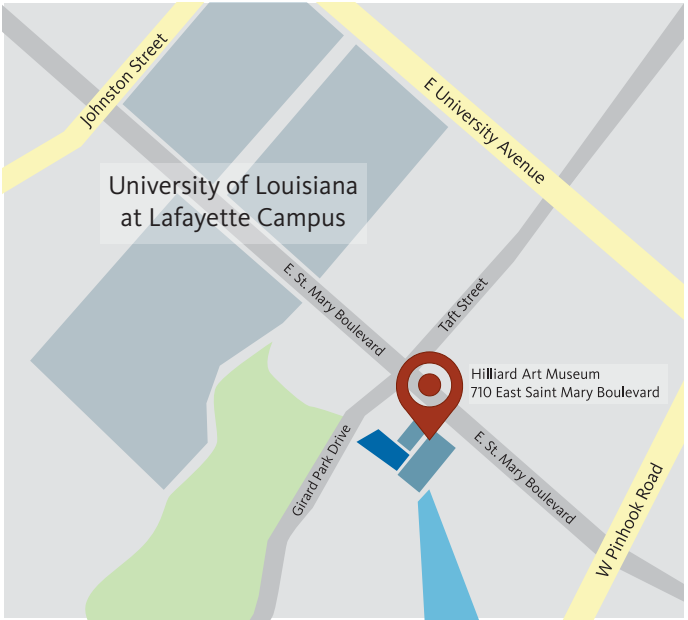

EXPERIENCE THE ARTS

FANTASTIC EXHIBITIONS
UNIQUE GIFTS
ARTFUL EXPERIENCES

HILLIARD
ART MUSEUM

UNIVERSITY OF LOUISIANA AT LAFAYETTE

The Museum is located at 710 East St. Mary Boulevard

Museum parking is available off of Girard Park Drive, behind the historic A. Hays Town Building.

HILLIARD ART MUSEUM

710 EAST ST. MARY BLVD.
LAFAYETTE, LA
ON THE EDGE OF UL'S CAMPUS

HILLIARDMUSEUM.ORG
@HILLIARDMUSEUM
337.482.0817

TUESDAY 9-5
WEDNESDAY 9-8
THURSDAY 9-5
FRIDAY 9-5
SATURDAY 10-5

ADULTS: \$5 • SENIORS: \$4
STUDENTS: \$3
CHILDREN UNDER 5: FREE