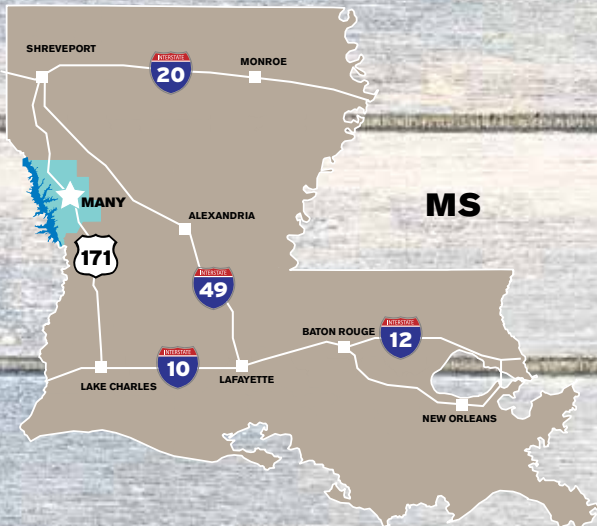

ToledoBendLakeCountry.com
1-800-358-7802

THE LARGEST MAN-MADE LAKE IN THE SOUTHERN U.S. IS WAITING FOR YOU.

OK AR TX MS

Where to find Toledo Bend Lake Country

THE OPEN ROAD
LEADS TO
OPEN WATER.

Sabine Parish Tourist & Recreation Commission
1601 Texas Hwy.
Many, Louisiana 71449
318-256-5880
800-358-7802